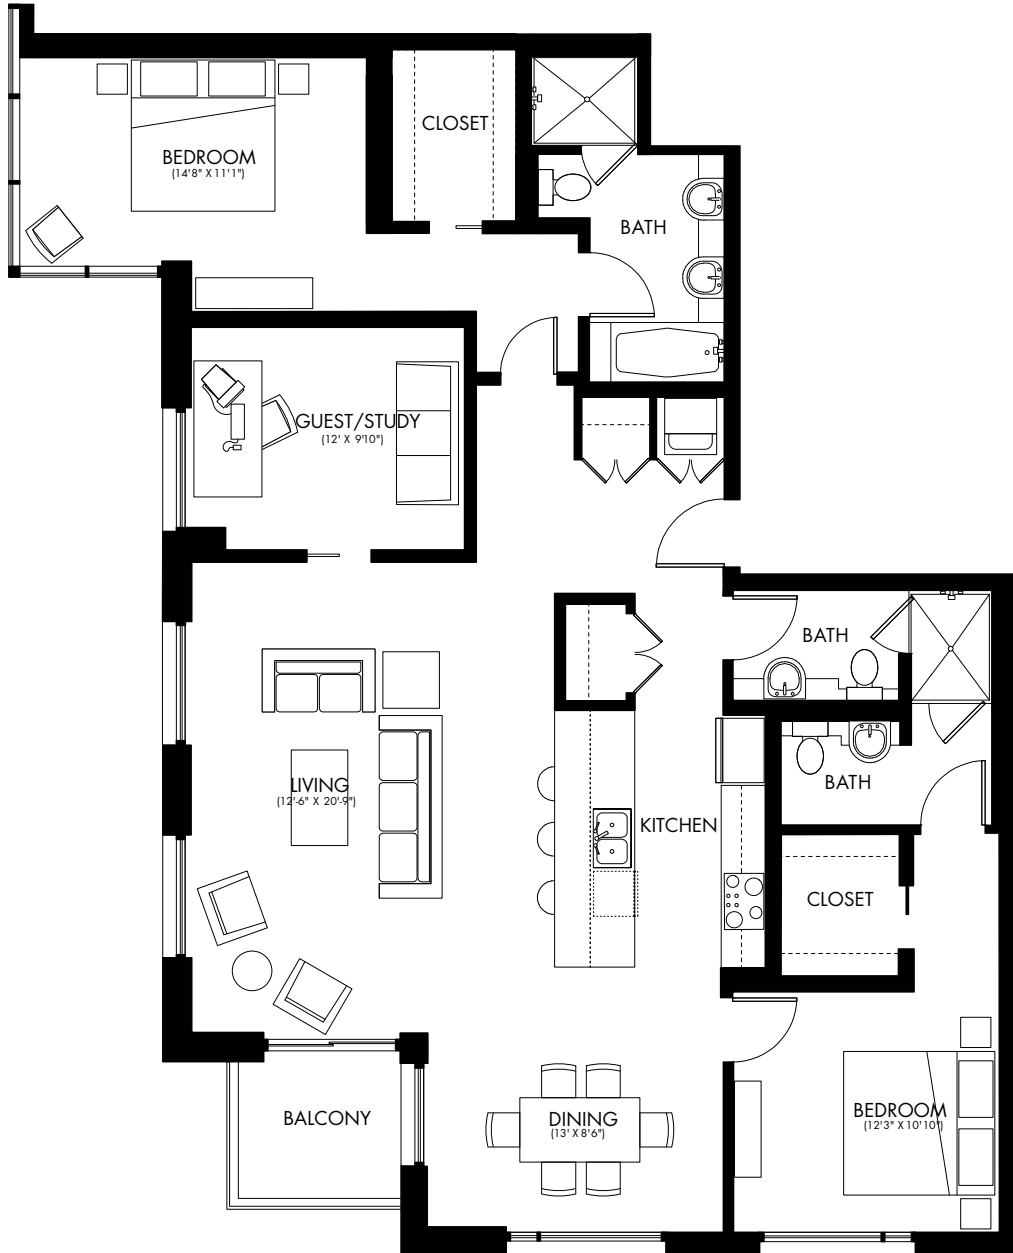

E1

1,651 Square Feet
3 Bedrooms
3 Baths

S P R I N G
C O N D O M I N I U M

Floors 39 - 41

Spring Condominium 300 Bowie Street Austin, TX 78703 512.472.8118 SpringAustin.com

The developer reserves the right to make modifications to building design, specifications, and floor plans. Square footage and room sizes are based on architectural drawings and measurements and are subject to change without notice. Sizes are approximate and actual square footage and room size may vary from the preliminary and final survey. E. & O. E.