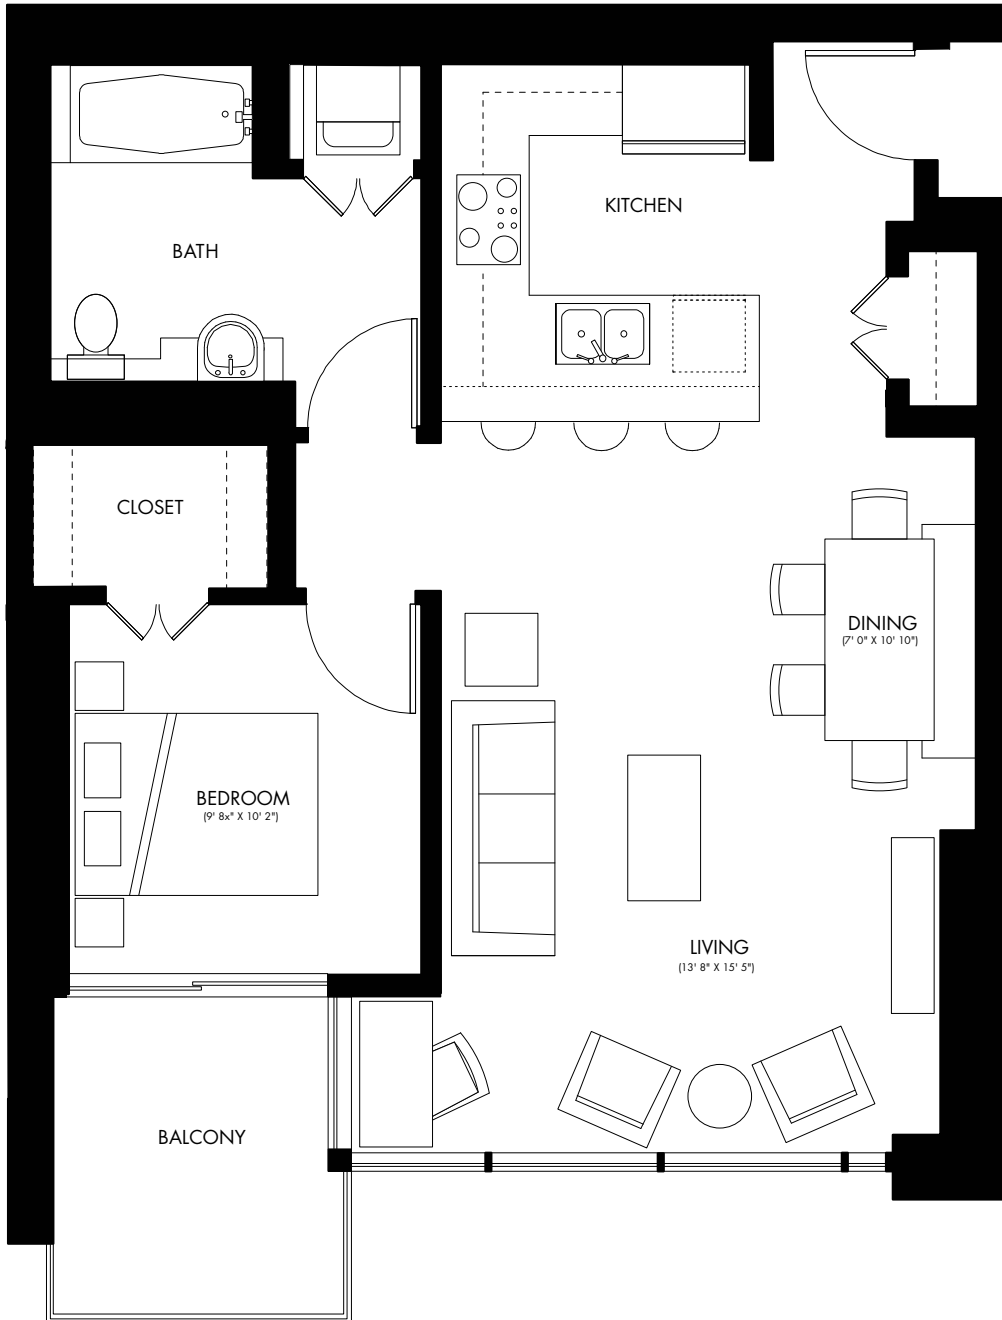

B

704 Square Feet
1 Bedroom
1 Bath

S P R I N G
C O N D O M I N I U M

Floors 6 - 23

Spring Condominium 300 Bowie Street Austin, TX 78703 512.472.8118 SpringAustin.com

The developer reserves the right to make modifications to building design, specifications, and floor plans. Square footage and room sizes are based on architectural drawings and measurements and are subject to change without notice. Sizes are approximate and actual square footage and room size may vary from the preliminary and final survey. E. & O. E.