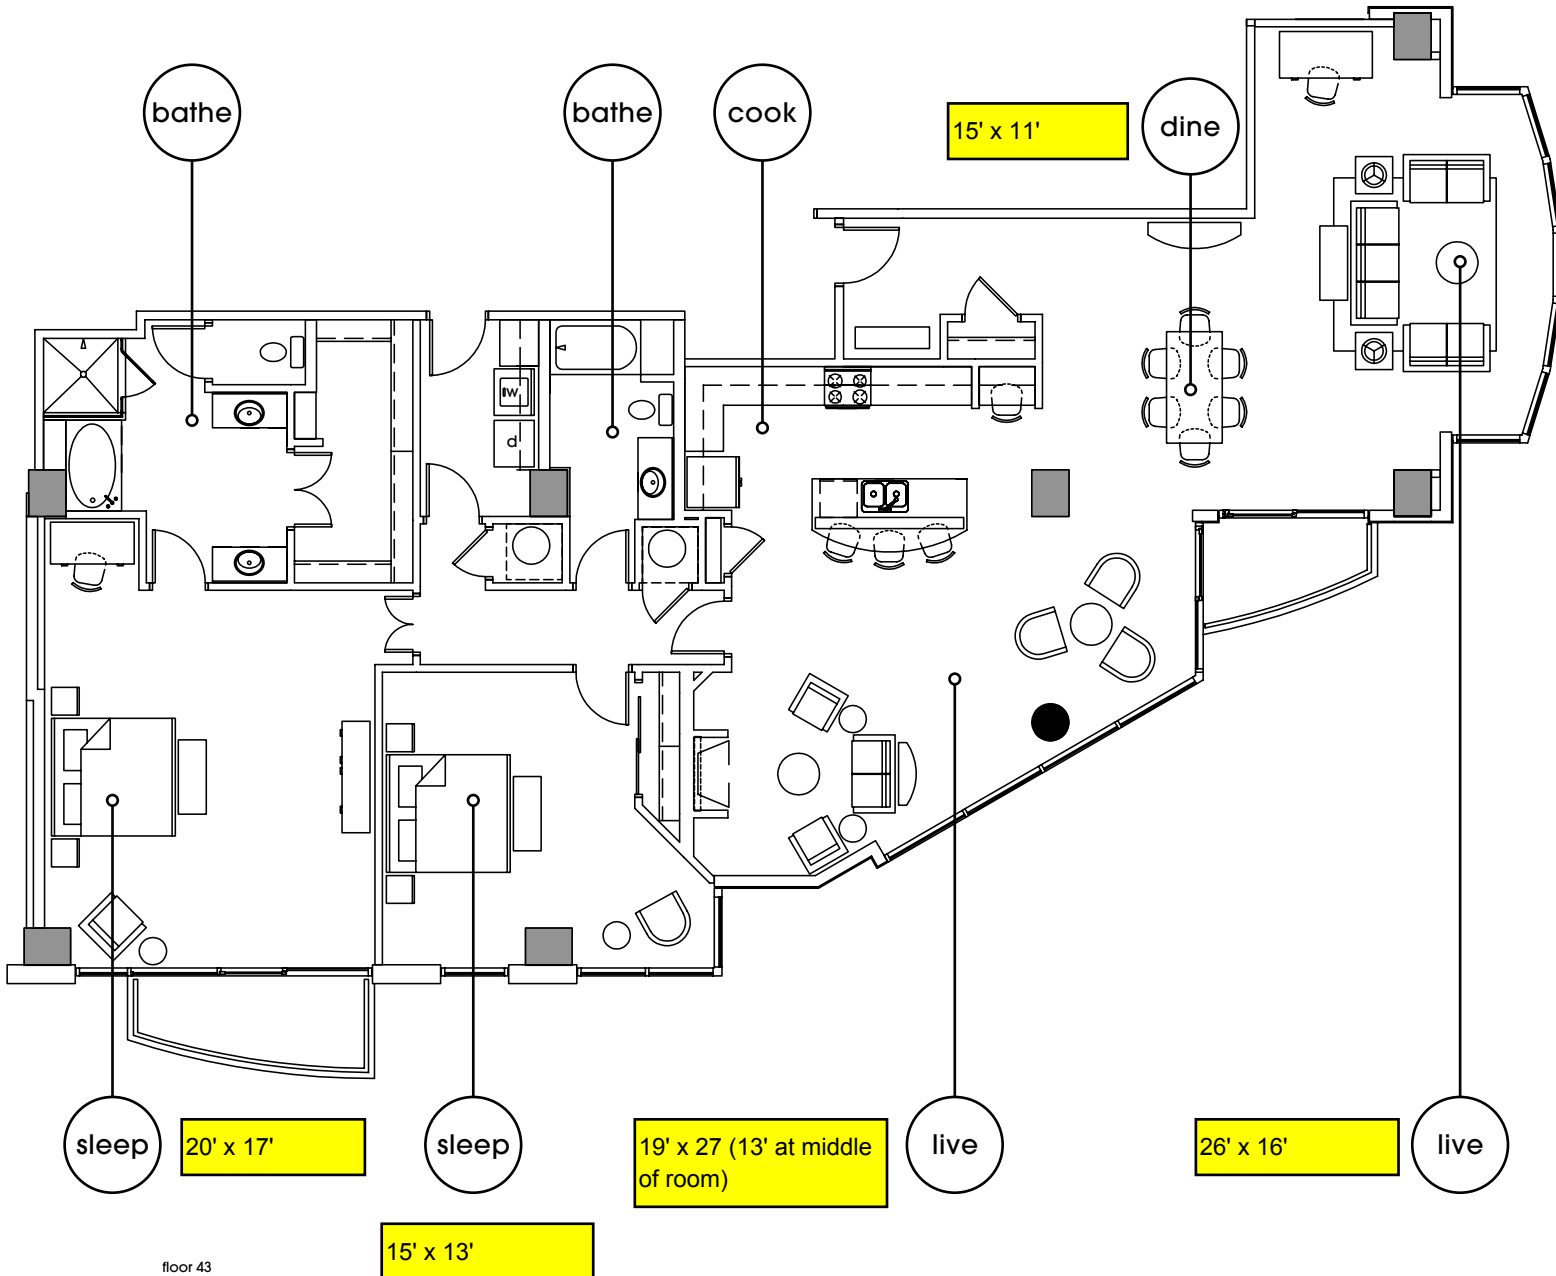

Residence PH4 | 2 bedroom + 2 bath

interior: 2523 sq. ft.
exterior: 110 sq. ft.

total: 2633 sq. ft.

The unit square footage as indicated on plan is approximate. Layout shown at unit interiors are for general reference only and are not intended to depict precisely the actual as built conditions. Actual dimensions and layout at interior units may vary. Drawing is not to scale.

SALES BY
NOVARE-AU
REALTY-LLC
512-477-0960

The unit or units shown herein are merely approximations and do not necessarily reflect the actual as-built conditions of the same. The as-built dimension and size of the unit or units may vary from the dimension and size reflected herein. Prices and availability are subject to change without notice. Drawing is not to scale. Furnishings not included. Refrigerator and washer/dryer not included.