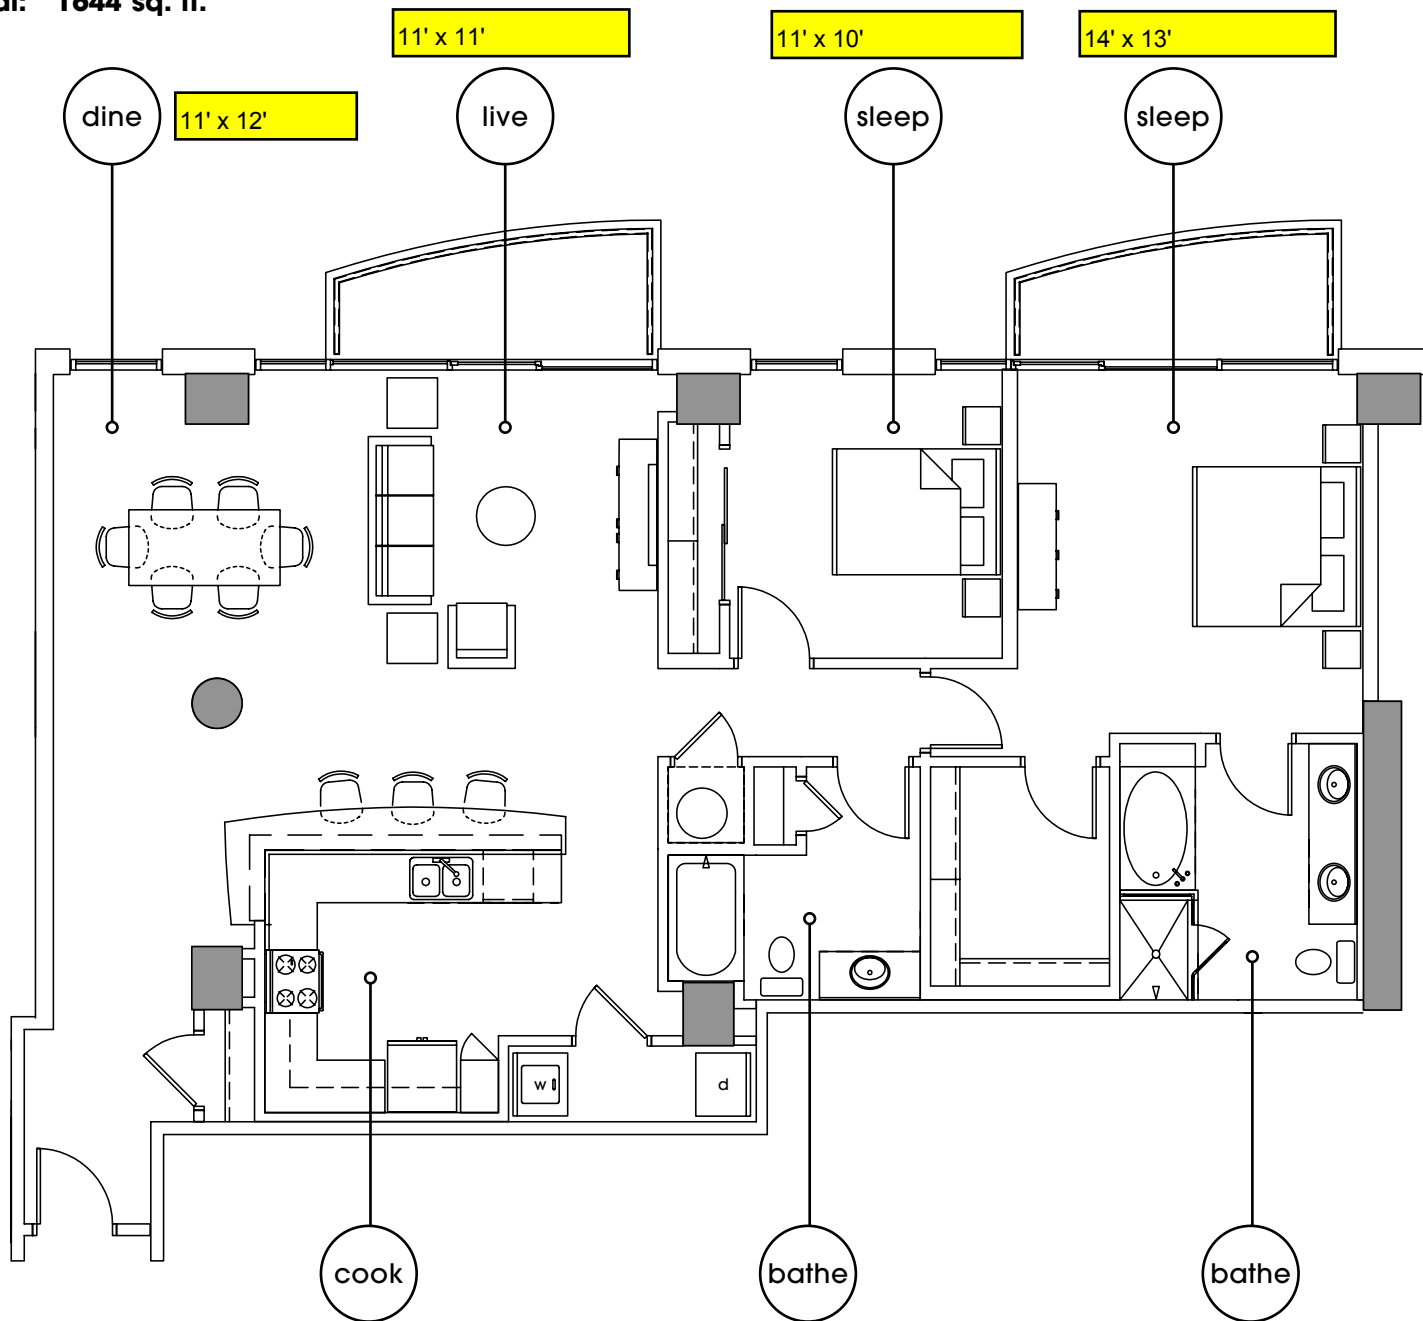

Residence B7 | 2 bedroom + 2 bath

interior: 1516 sq. ft.
exterior: 128 sq. ft.

total: 1644 sq. ft.

The unit square footage as indicated on plan is approximate. Layout shown at unit interiors are for general reference only and are not intended to depict precisely the actual as built conditions. Actual dimensions and layout at interior units may vary. Drawing is not to scale.