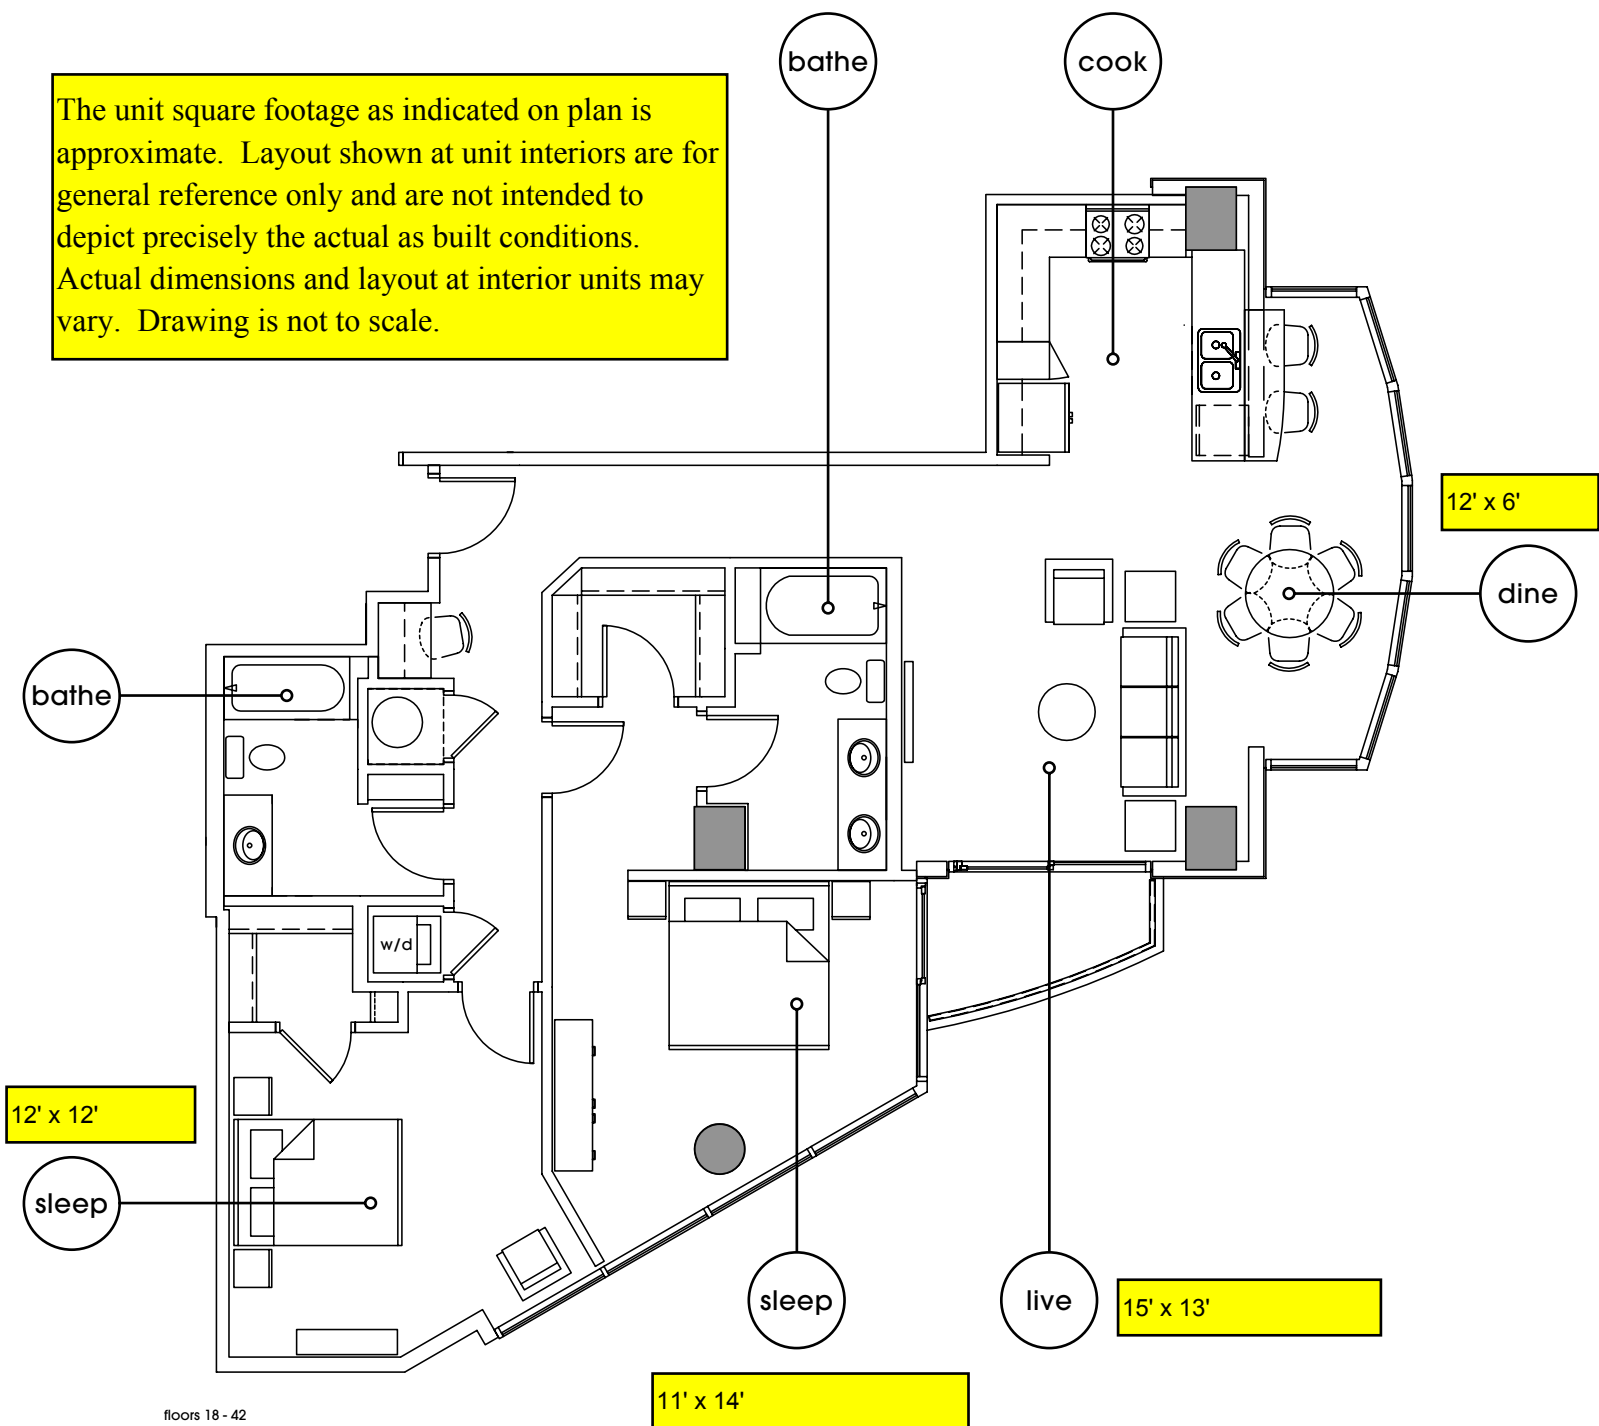

Residence B6 | 2 bedroom + 2 bath

interior: 1280 sq. ft.
exterior: 46 sq. ft.

total: 1326 sq. ft.

The unit square footage as indicated on plan is approximate. Layout shown at unit interiors are for general reference only and are not intended to depict precisely the actual as built conditions. Actual dimensions and layout at interior units may vary. Drawing is not to scale.

The unit or units shown herein are merely approximations and do not necessarily reflect the actual as-built conditions of the same. The as-built dimension and size of the unit or units may vary from the dimension and size reflected herein. Prices and availability are subject to change without notice. Drawing is not to scale. Furnishings not included. Refrigerator and washer/dryer not included.