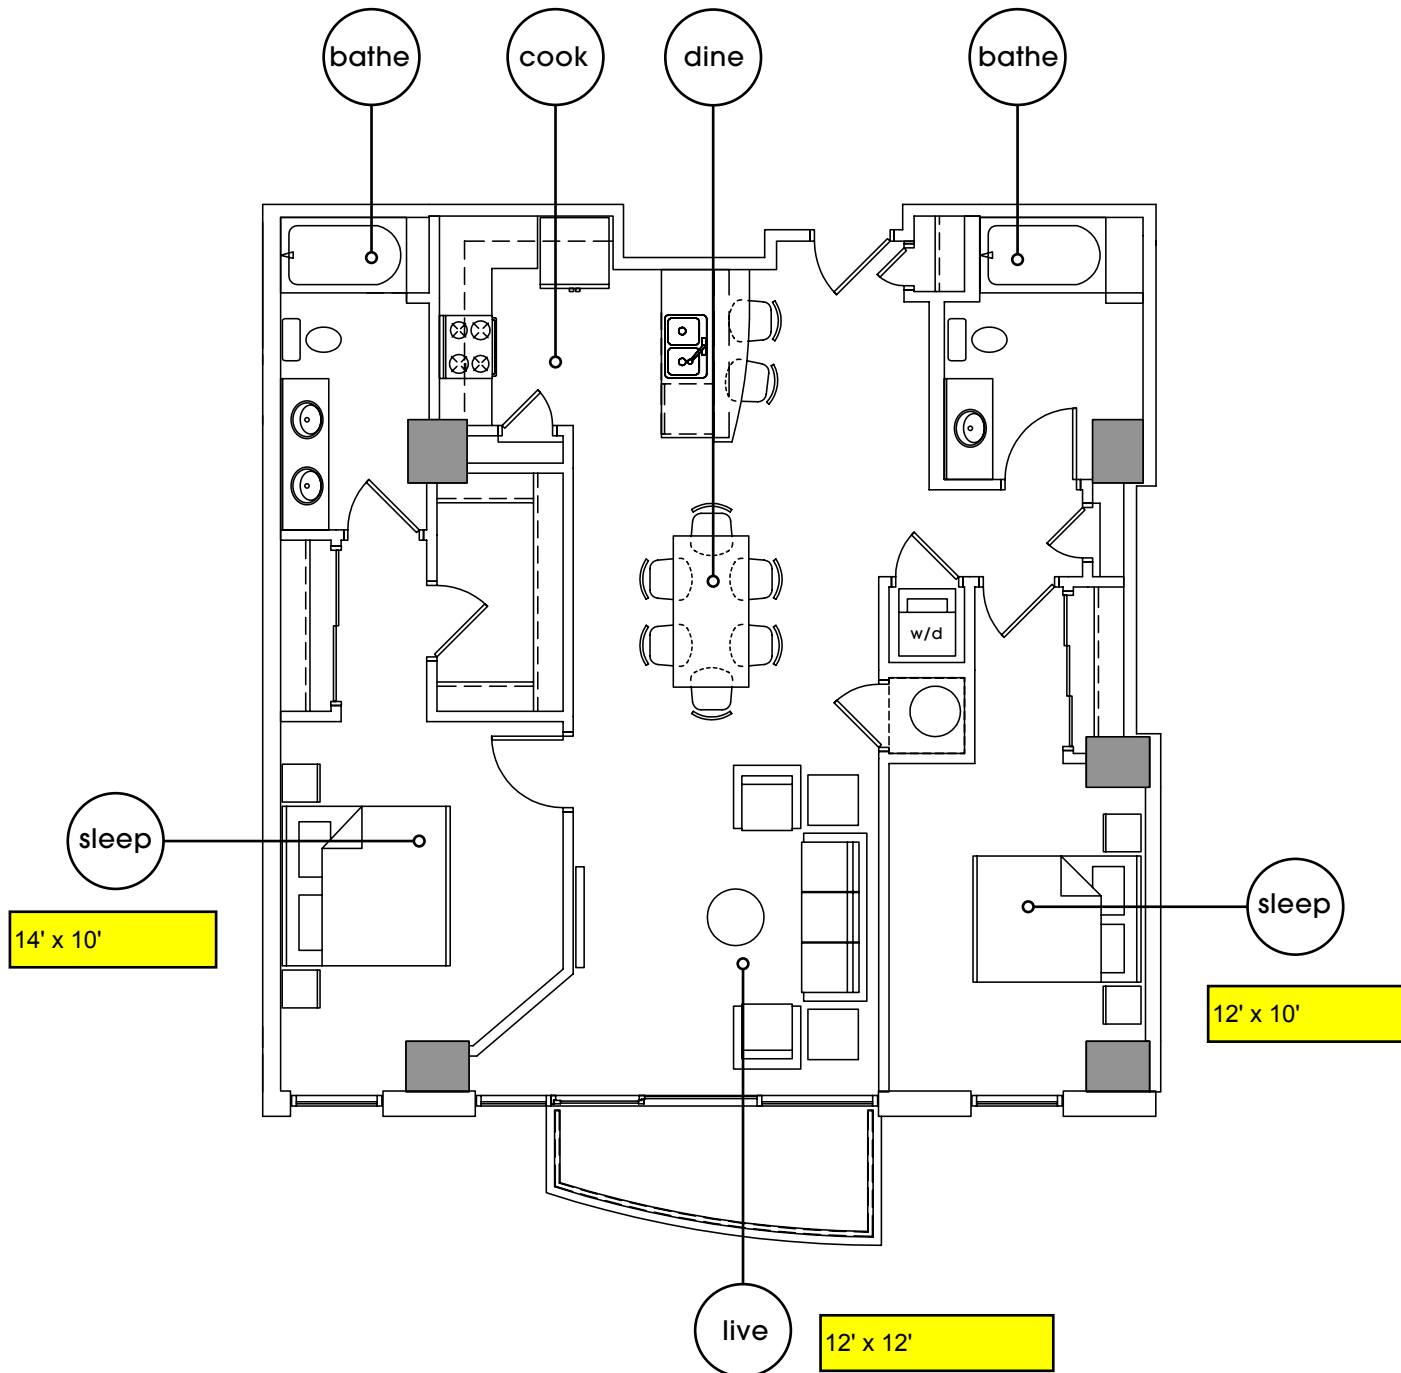

Residence B5 | 2 bedroom + 2 bath

interior: 1221 sq. ft.
 exterior: 64 sq. ft.

total: 1285 sq. ft.

The unit square footage as indicated on plan is approximate. Layout shown at unit interiors are for general reference only and are not intended to depict precisely the actual as built conditions. Actual dimensions and layout at interior units may vary. Drawing is not to scale.

SALES BY
 NOVARE-AU
 REALTY-LLC
 512-477-0360

The unit or units shown hereon are merely approximations and do not necessarily reflect the actual as-built conditions of the same. The as-built dimension and size of the unit or units may vary from the dimension and size reflected hereon. Prices and availability are subject to change without notice. Drawing is not to scale. Furnishings not included. Refrigerator and washer/dryer not included.