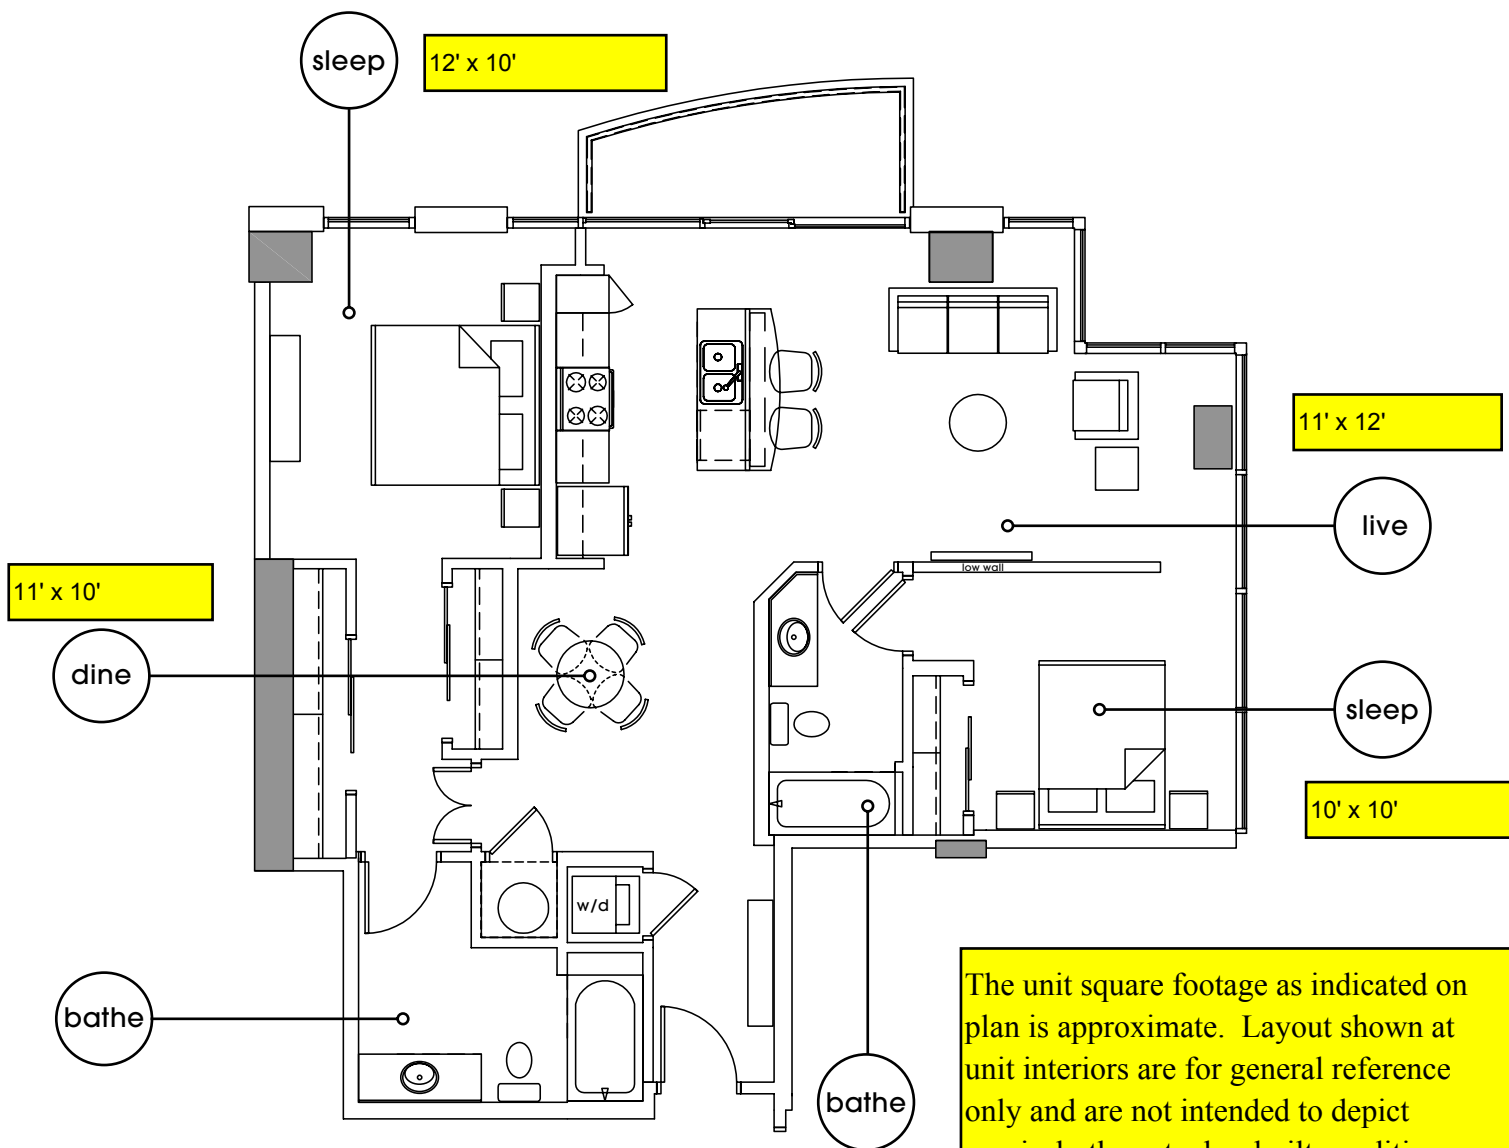

Residence B1W | 2 bedroom + 2 bath

interior: 1117 sq. ft.
exterior: 64 sq. ft.

total: 1181 sq. ft.

The unit square footage as indicated on plan is approximate. Layout shown at unit interiors are for general reference only and are not intended to depict precisely the actual as built conditions. Actual dimensions and layout at interior units may vary. Drawing is not to scale.

SALES BY
NOVARE-AU
REALTY-LLC
512-477-0360

The unit or units shown herein are merely approximations and do not necessarily reflect the actual as-built conditions of the same. The as-built dimension and size of the unit or units may vary from the dimension and size reflected herein. Prices and availability are subject to change without notice. Drawing is not to scale. Furnishings not included. Refrigerator and washer/dryer not included.