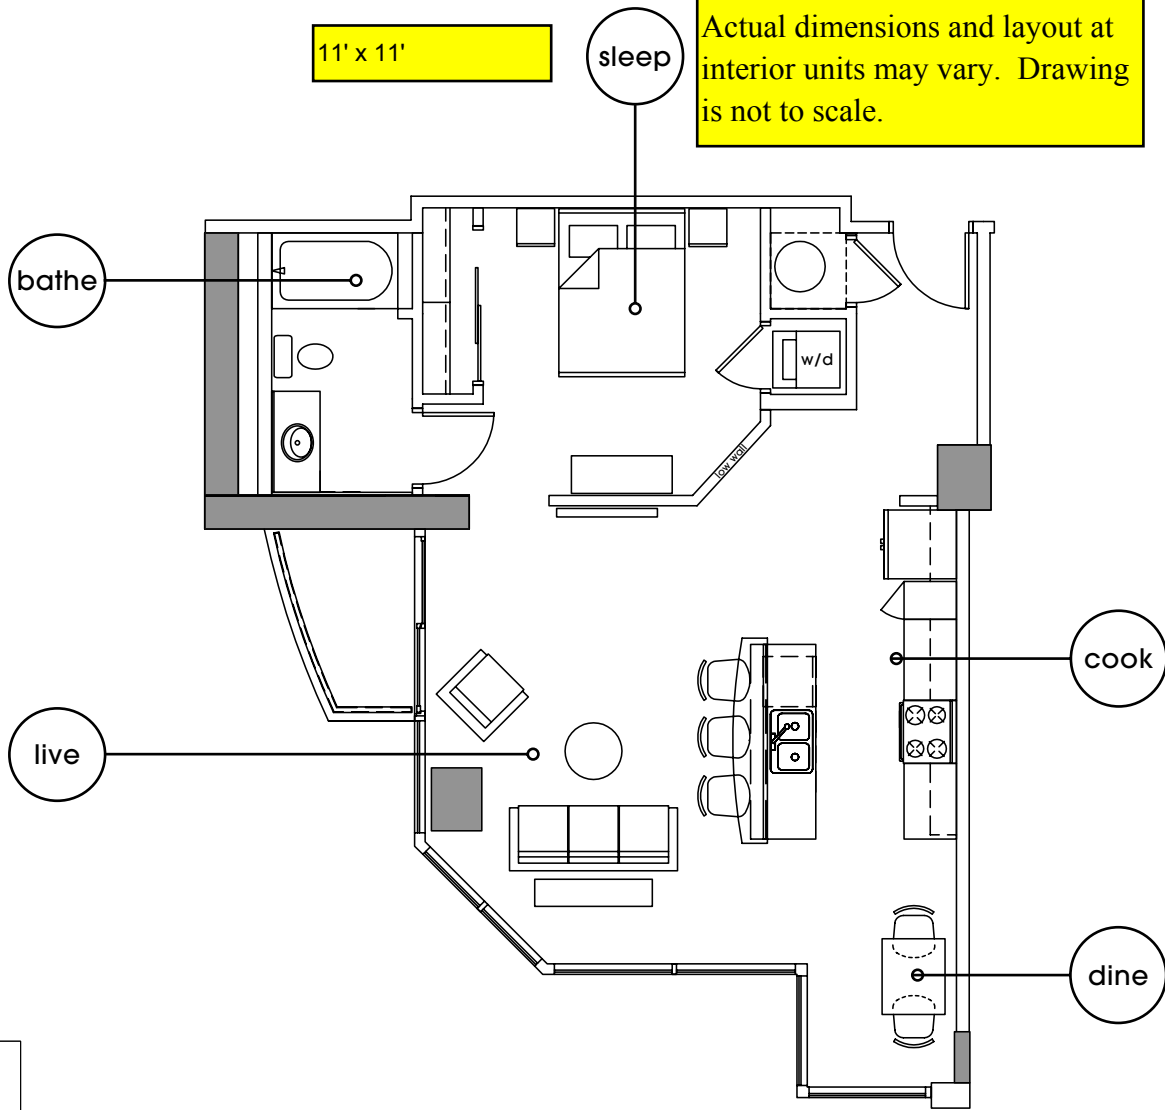

Residence A9 | 1 bedroom + 1 bath

interior: 801 sq. ft.
exterior: 37 sq. ft.

total: 838 sq. ft.

The unit square footage as indicated on plan is approximate. Layout shown at unit interiors are for general reference only and are not intended to depict precisely the actual as built conditions. Actual dimensions and layout at interior units may vary. Drawing is not to scale.