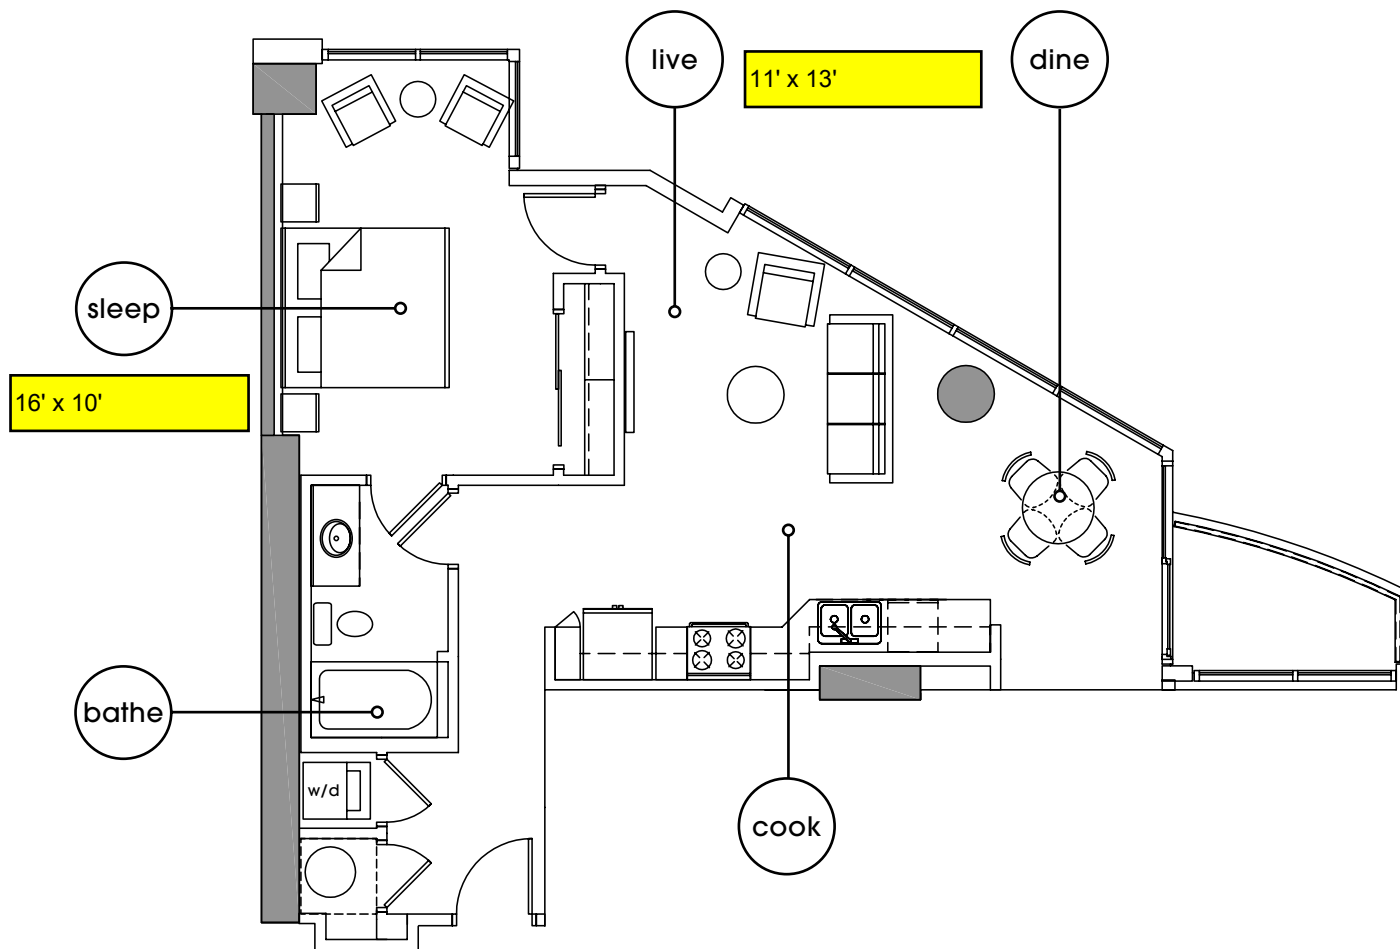

Residence A5 | 1 bedroom + 1 bath

interior: 770 sq. ft.
exterior: 46 sq. ft.

total: 816 sq. ft.

The unit square footage as indicated on plan is approximate. Layout shown at unit interiors are for general reference only and are not intended to depict precisely the actual as built conditions. Actual dimensions and layout at interior units may vary. Drawing is not to scale.