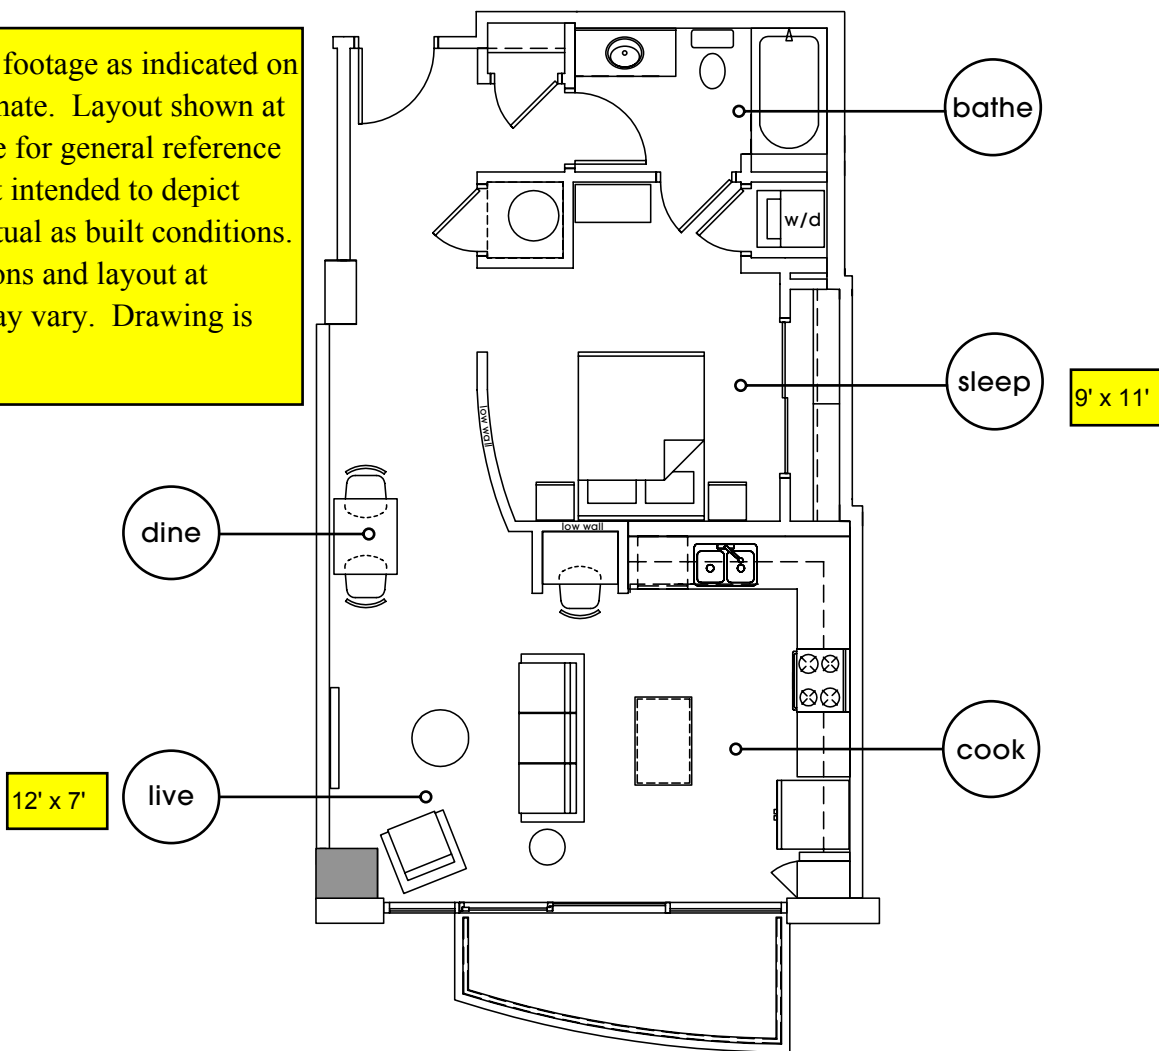

Residence A4 | 1 bedroom + 1 bath

interior: 728 sq. ft.
exterior: 64 sq. ft.

total: 792 sq. ft.

The unit square footage as indicated on plan is approximate. Layout shown at unit interiors are for general reference only and are not intended to depict precisely the actual as built conditions. Actual dimensions and layout at interior units may vary. Drawing is not to scale.