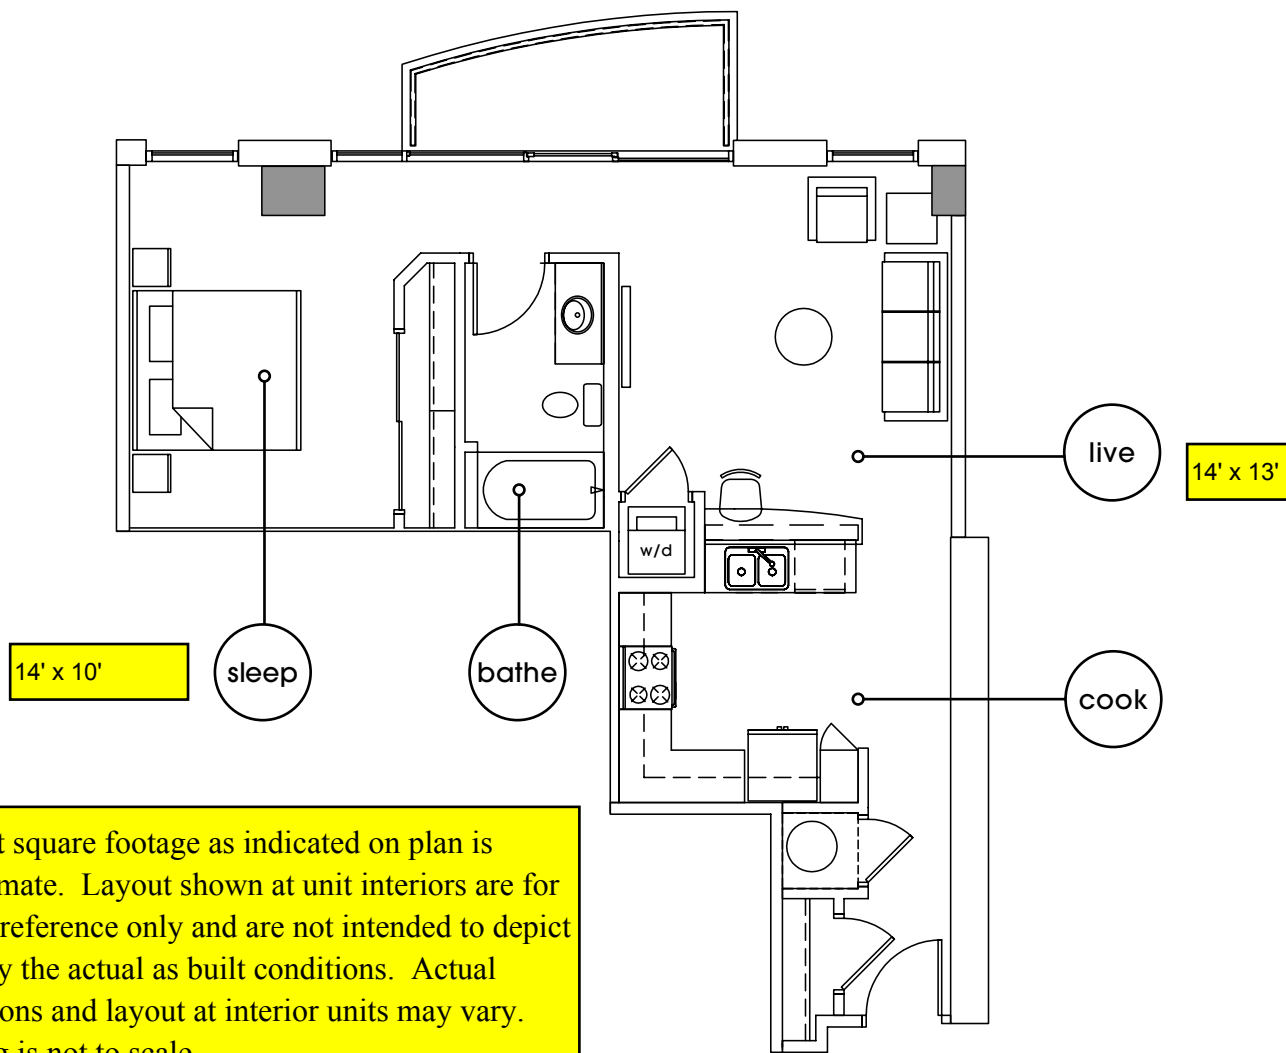

Residence A3 | 1 bedroom + 1 bath

interior: 732 sq. ft.
exterior: 64 sq. ft.

total: 796 sq. ft.

The unit square footage as indicated on plan is approximate. Layout shown at unit interiors are for general reference only and are not intended to depict precisely the actual as built conditions. Actual dimensions and layout at interior units may vary. Drawing is not to scale.