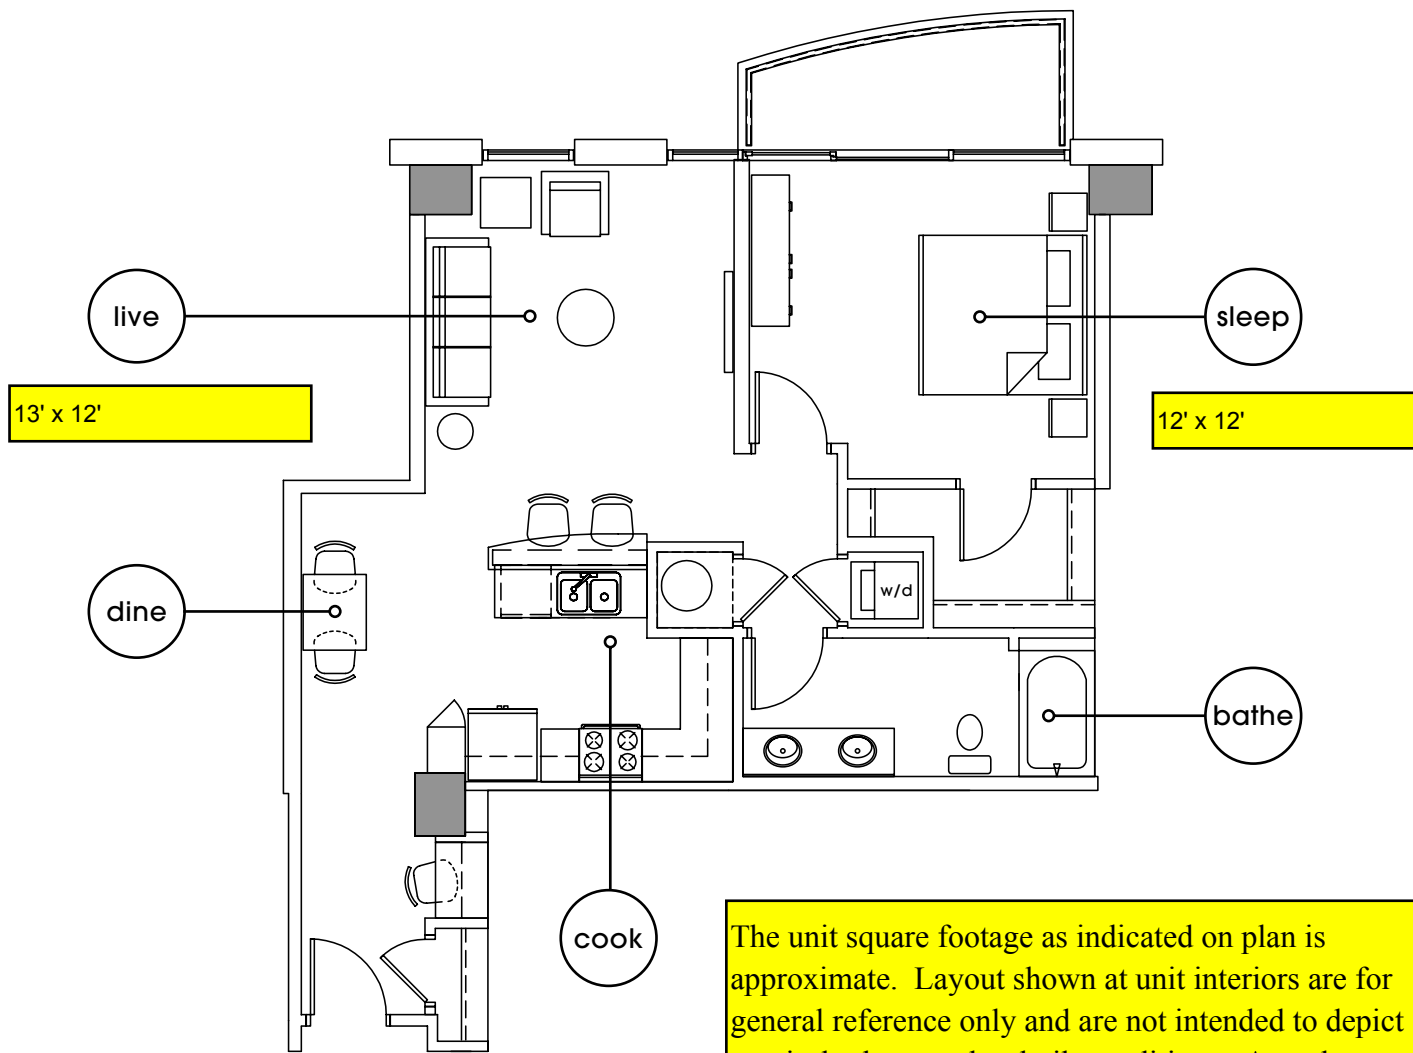

# Residence A10 | 1 bedroom + 1 bath

interior: 832 sq. ft.  
exterior: 64 sq. ft.

**total: 896 sq. ft.**

The unit square footage as indicated on plan is approximate. Layout shown at unit interiors are for general reference only and are not intended to depict precisely the actual as built conditions. Actual dimensions and layout at interior units may vary. Drawing is not to scale.