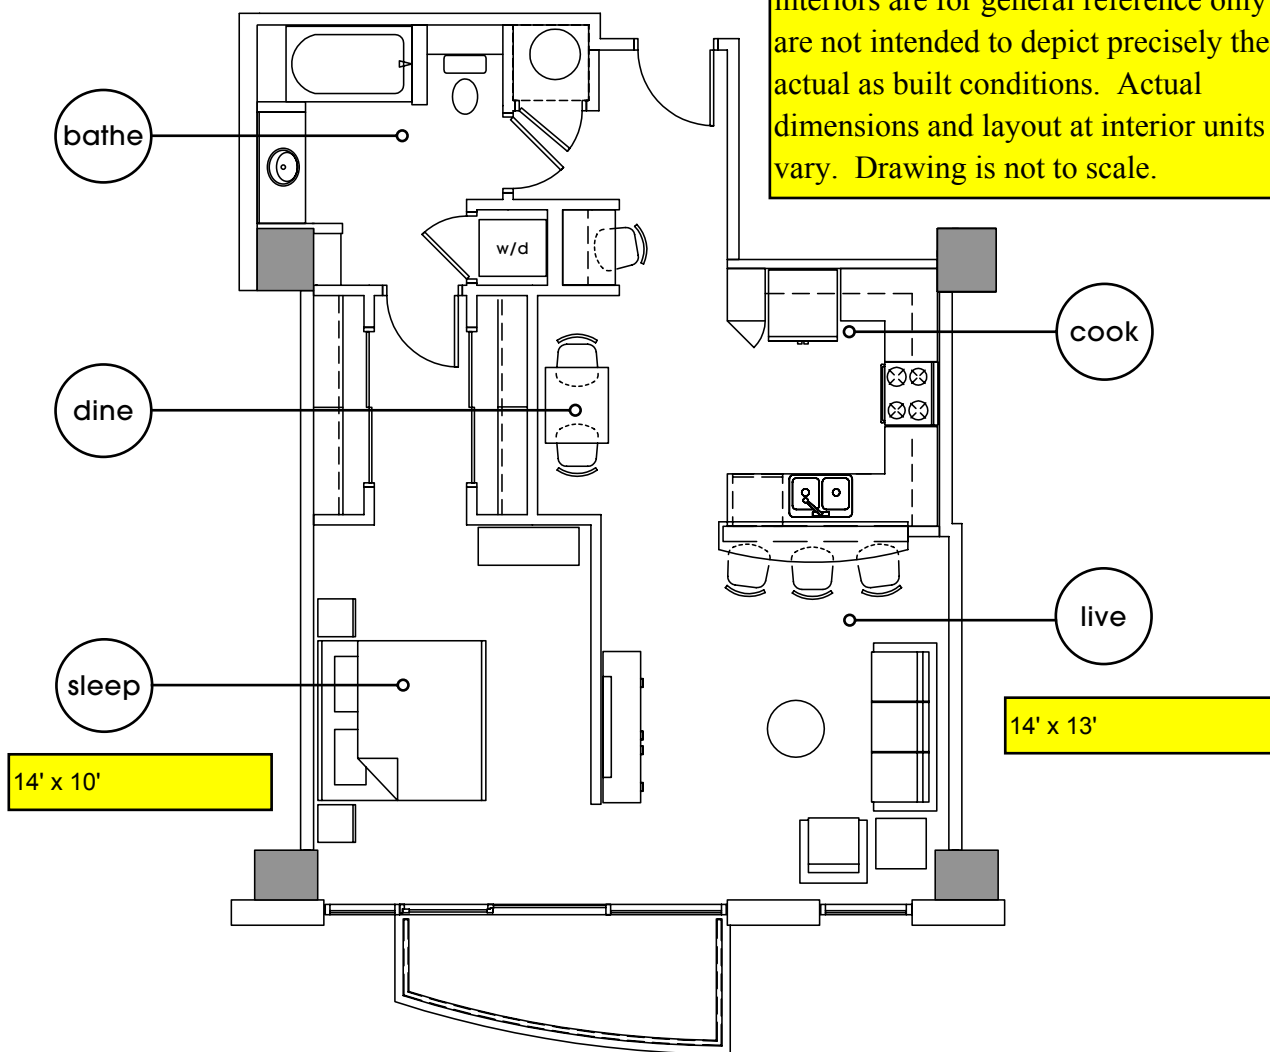

Residence A12 | 1 bedroom + 1 bath

interior: 852 sq. ft.
exterior: 64 sq. ft.

total: 916 sq. ft.

The unit square footage as indicated on plan is approximate. Layout shown at unit interiors are for general reference only and are not intended to depict precisely the actual as built conditions. Actual dimensions and layout at interior units may vary. Drawing is not to scale.

SALES BY
NOVARE-AU
REALTY-LLC
512-477-0360

The unit or units shown herein are merely approximations and do not necessarily reflect the actual as-built conditions of the same. The as-built dimension and size of the unit or units may vary from the dimension and size reflected herein. Prices and availability are subject to change without notice. Drawing is not to scale. Furnishings not included. Refrigerator and washer/dryer not included.